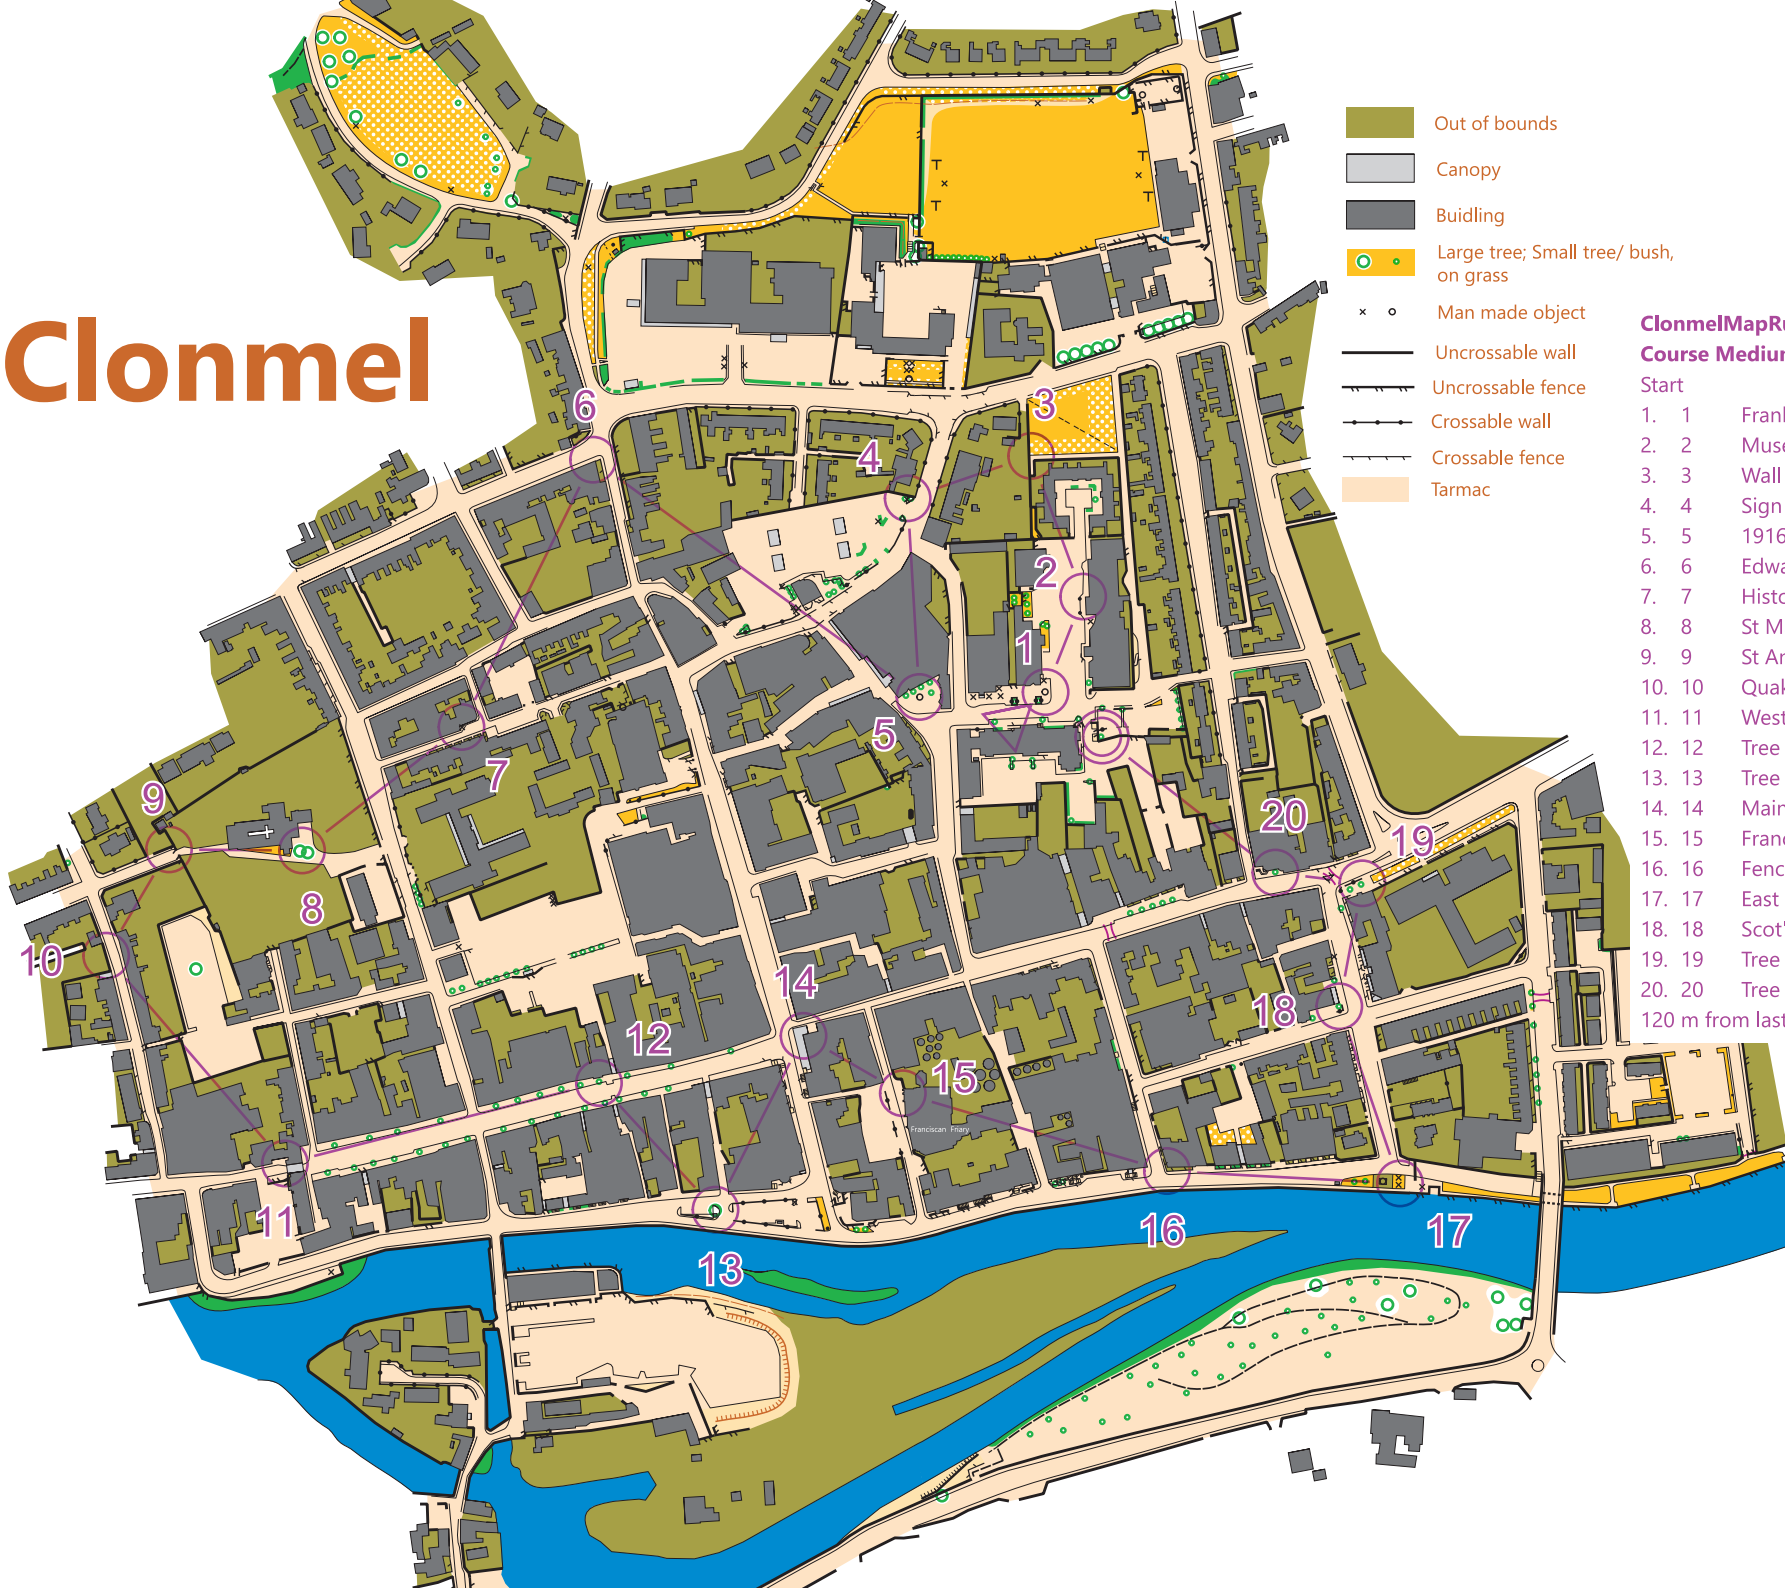

# Clonmel

- Out of bounds
- Canopy
- Building
- Large tree; Small tree/ bush, on grass
- Man made object
- Uncrossable wall
- Uncrossable fence
- Crossable wall
- Crossable fence
- Tarmac

## ClonmelMapRun Course MediumHeritage, Length 2.6 km

- Start
1. 1 Frank Patterson statue
  2. 2 Museum
  3. 3 Wall corner
  4. 4 Sign
  5. 5 1916 Memorial
  6. 6 Edward 7th Post Box
  7. 7 Historic sign
  8. 8 St Mary's church 1400/1805
  9. 9 St Annes St Tower
  10. 10 Quaker Burial ground 1709
  11. 11 West Gate 1831
  12. 12 Tree
  13. 13 Tree
  14. 14 Main Guard 1673
  15. 15 Franciscan church 1269/1883
  16. 16 Fence, House 1830
  17. 17 East of Monument/Manchester Martyrs
  18. 18 Scot's church 1838, tree
  19. 19 Tree
  20. 20 Tree
- 120 m from last control to finish. No tapes