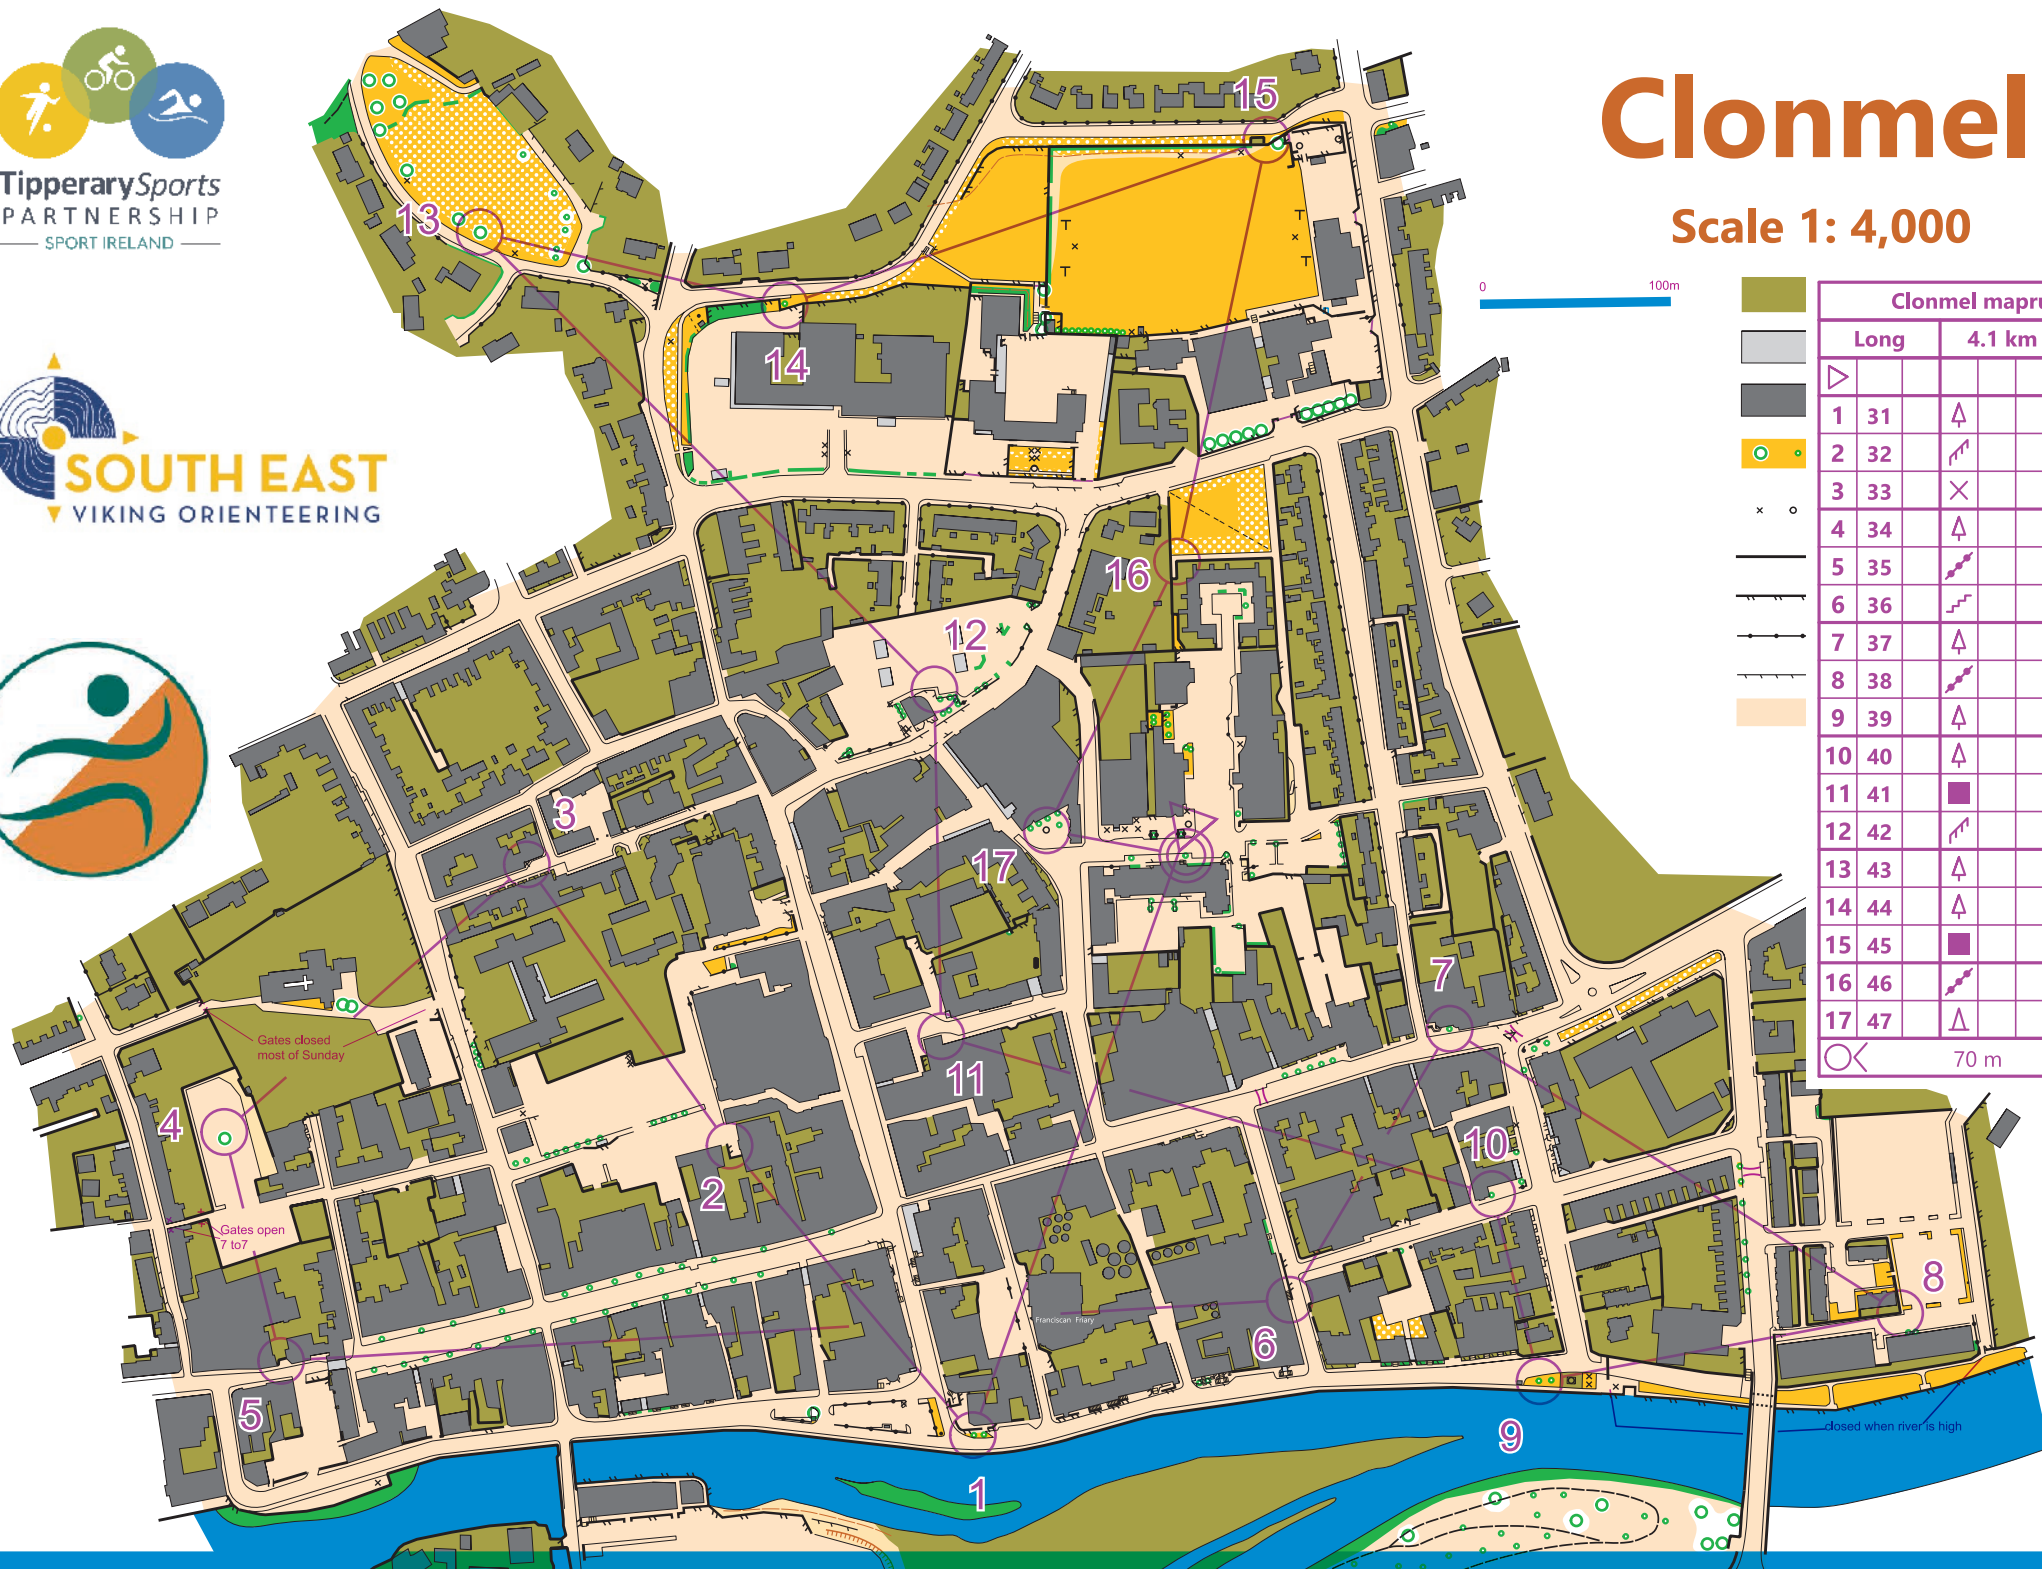

Tipperary Sports
PARTNERSHIP
— SPORT IRELAND —

Clonmel

Scale 1: 4,000

| Clonmel maprun | | | | |
|----------------|----|--------|--|---|
| Long | | 4.1 km | | |
| 1 | 31 | ▲ | | |
| 2 | 32 | ↗ | | |
| 3 | 33 | × | | |
| 4 | 34 | ▲ | | ○ |
| 5 | 35 | ↗ | | ⊥ |
| 6 | 36 | ↗ | | |
| 7 | 37 | ▲ | | |
| 8 | 38 | ↗ | | ⊥ |
| 9 | 39 | ▲ | | |
| 10 | 40 | ▲ | | |
| 11 | 41 | ■ | | ⊥ |
| 12 | 42 | ↗ | | ⊥ |
| 13 | 43 | ▲ | | |
| 14 | 44 | ▲ | | |
| 15 | 45 | ■ | | ○ |
| 16 | 46 | ↗ | | ⊥ |
| 17 | 47 | ▲ | | |

○ ⊗ 70 m ⊗ ○

Gates closed most of Sunday

Gates open 7 to 7

Fancian Flary

closed when river is high