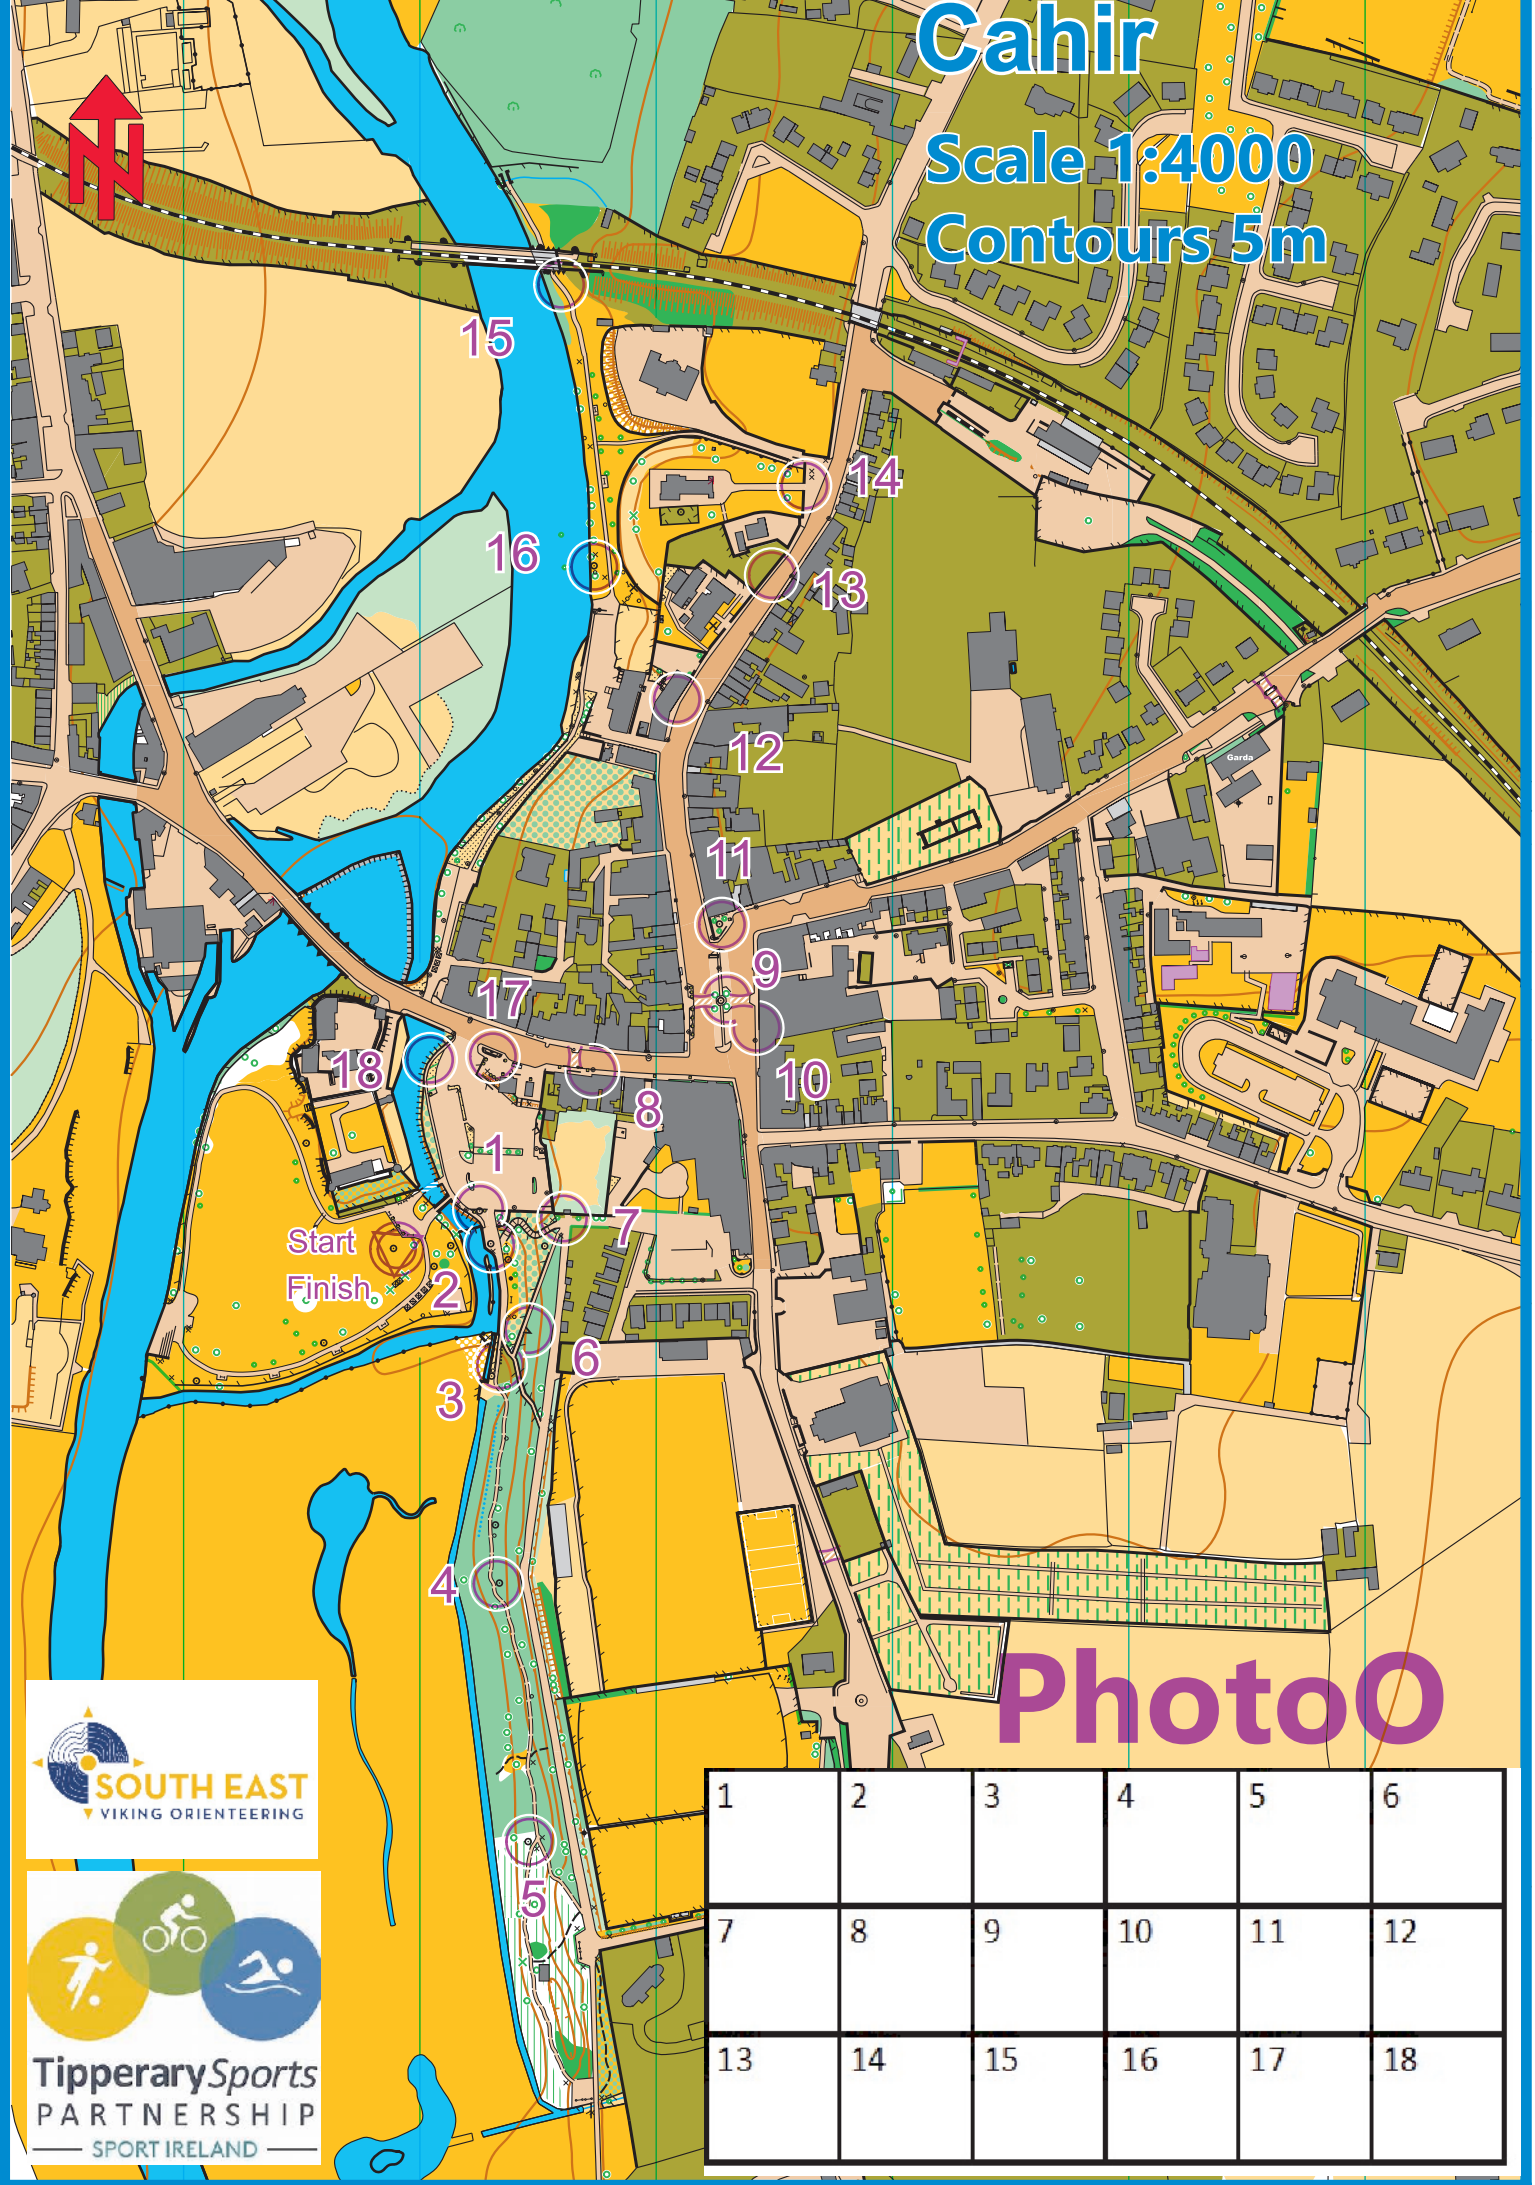

Cahir

Scale 1:4000
Contours 5m

Start
Finish

PhotoO

Tipperary Sports
PARTNERSHIP
SPORT IRELAND

1	2	3	4	5	6
7	8	9	10	11	12
13	14	15	16	17	18