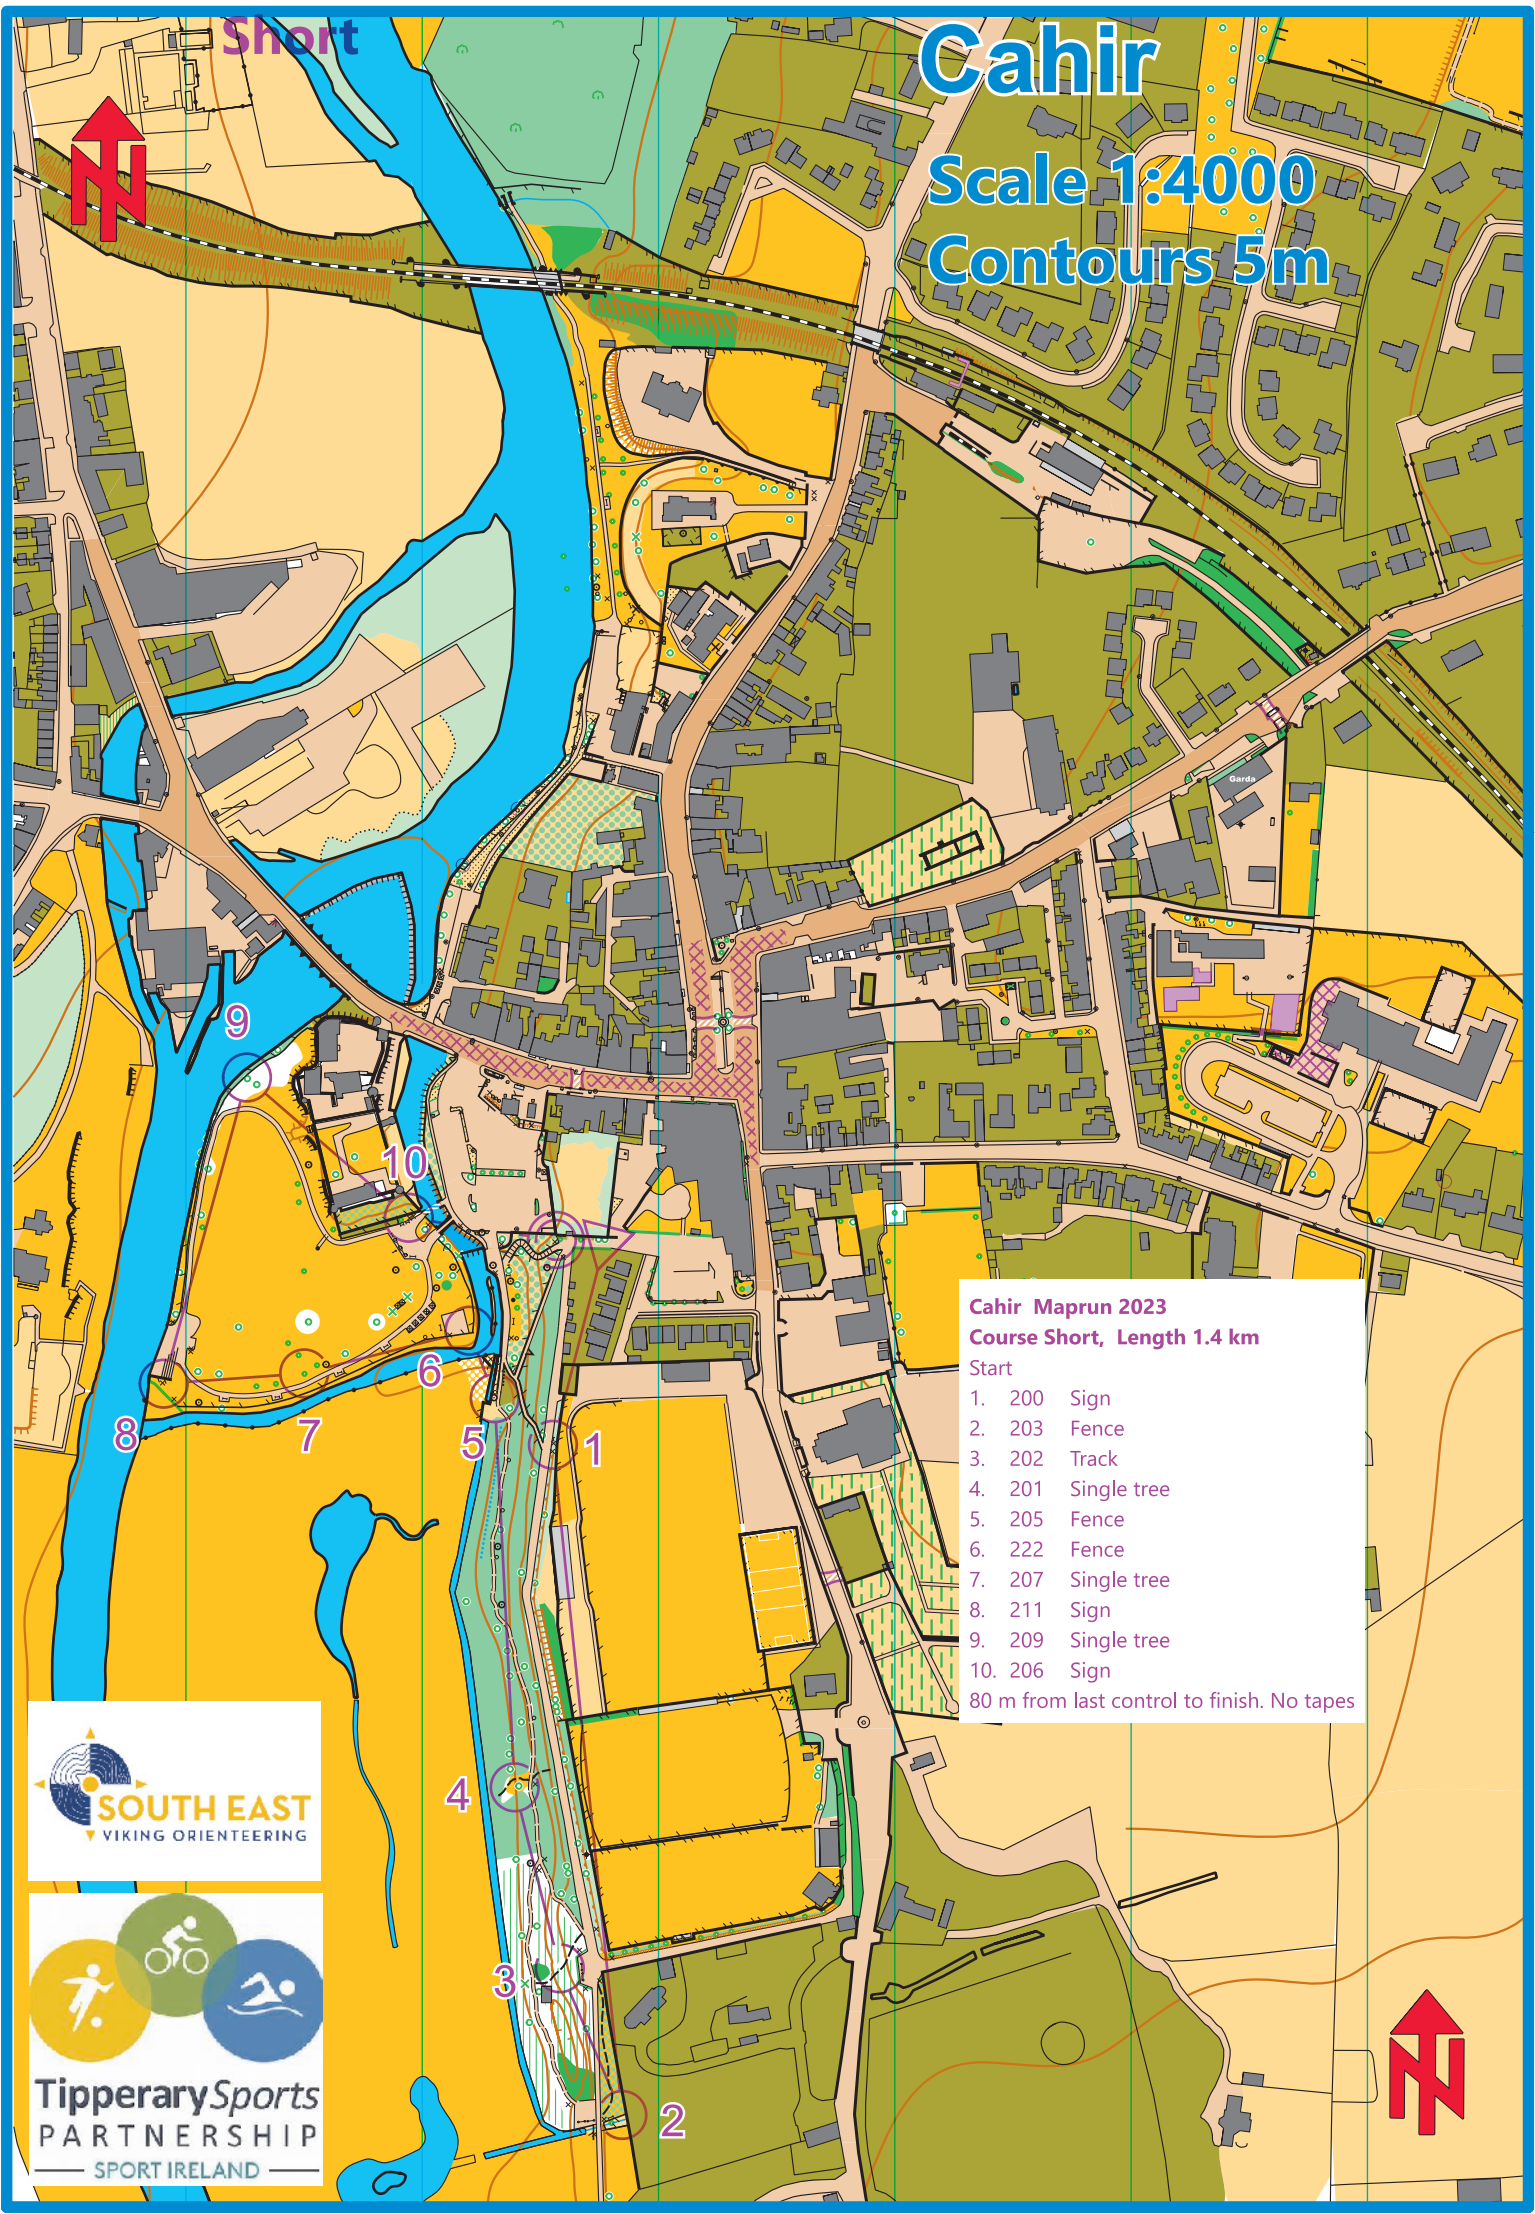

Short

# Cahir

Scale 1:4000

Contours 5m

### Cahir Maprun 2023

Course Short, Length 1.4 km

Start

- 1. 200 Sign
  - 2. 203 Fence
  - 3. 202 Track
  - 4. 201 Single tree
  - 5. 205 Fence
  - 6. 222 Fence
  - 7. 207 Single tree
  - 8. 211 Sign
  - 9. 209 Single tree
  - 10. 206 Sign
- 80 m from last control to finish. No tapes