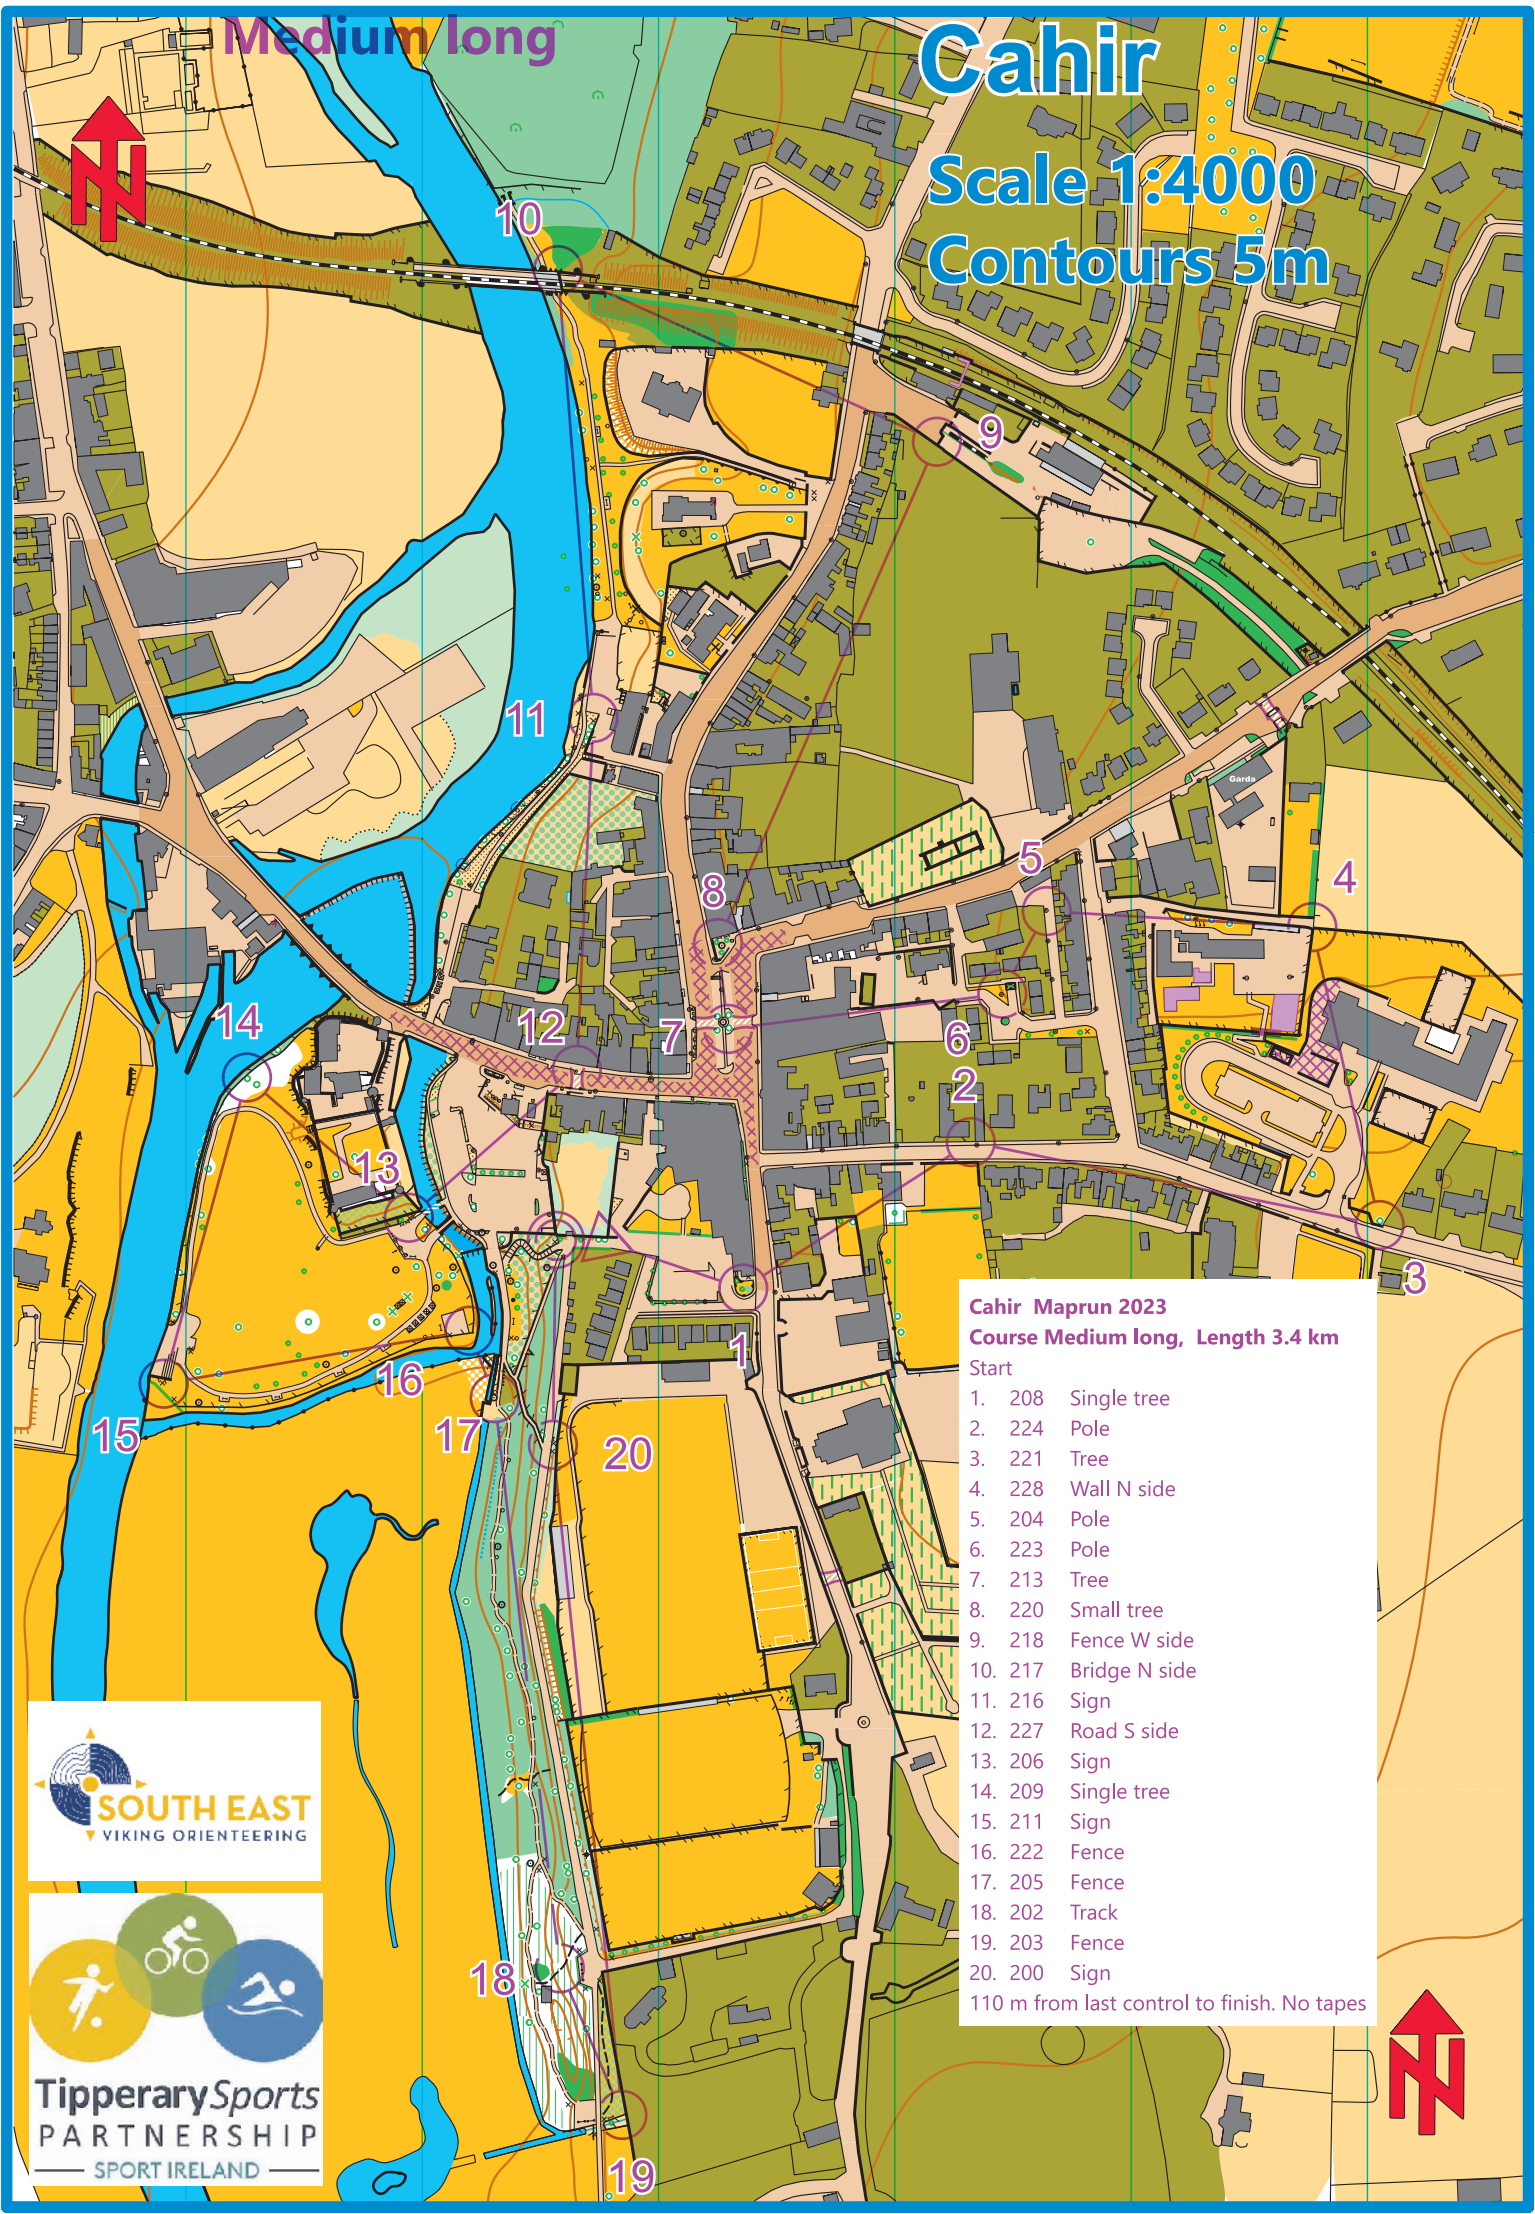

Medium long

# Cahir

Scale 1:4000  
Contours 5m

**Cahir Maprun 2023**  
Course Medium long, Length 3.4 km  
Start

- 1. 208 Single tree
  - 2. 224 Pole
  - 3. 221 Tree
  - 4. 228 Wall N side
  - 5. 204 Pole
  - 6. 223 Pole
  - 7. 213 Tree
  - 8. 220 Small tree
  - 9. 218 Fence W side
  - 10. 217 Bridge N side
  - 11. 216 Sign
  - 12. 227 Road S side
  - 13. 206 Sign
  - 14. 209 Single tree
  - 15. 211 Sign
  - 16. 222 Fence
  - 17. 205 Fence
  - 18. 202 Track
  - 19. 203 Fence
  - 20. 200 Sign
- 110 m from last control to finish. No tapes